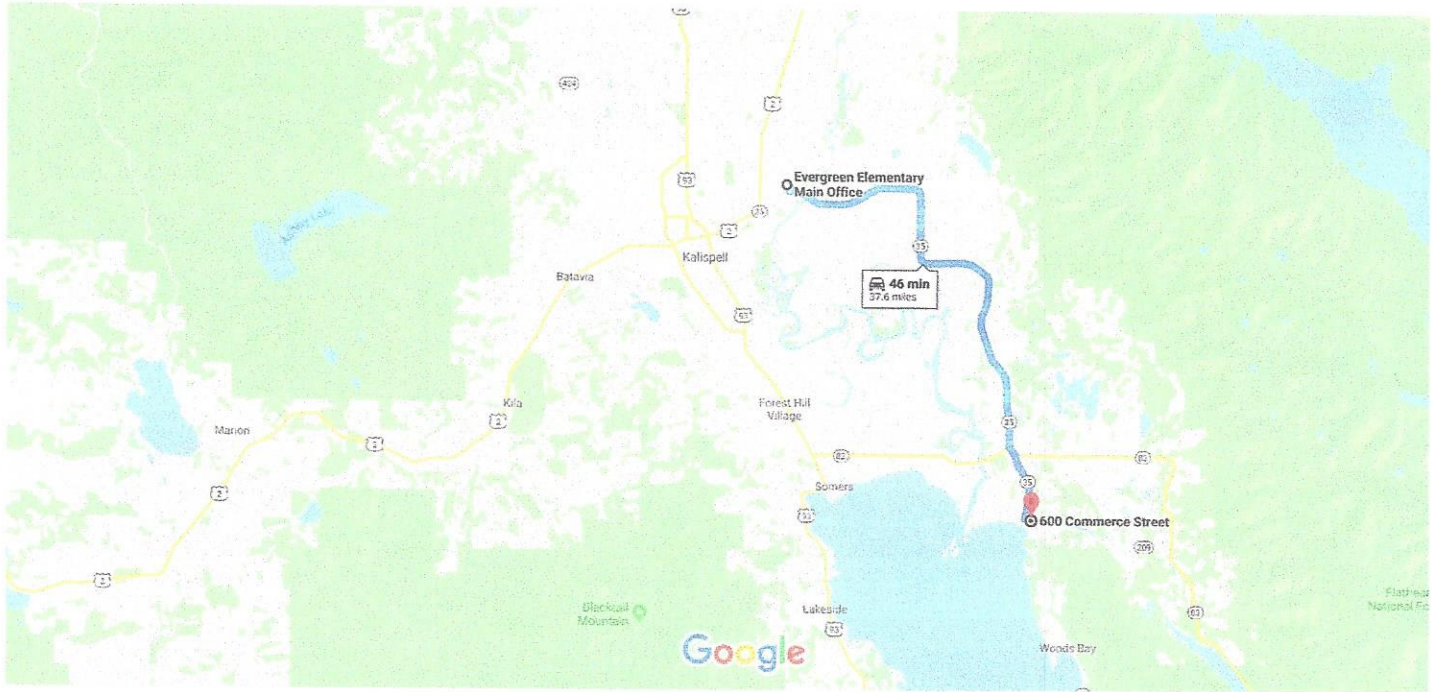

Route 19D map and mileage is attached.

Sincerely,

Rob Tracy

CC: Jack Eggensperger, Flathead County Superintendent of Schools

600 Commerce Street, Bigfork, MT to 600 Commerce Street, Bigfork, MT

Evergreen Elementary School 585 Evergreen Drive 75.2 miles per day

Map data ©2020 Google 2 mi

600 Commerce St

Bigfork, MT 59911

- ↑ 1. Head west on Commerce St toward Grand Ave
0.2 mi
- ↶ 2. Turn left onto Grand Ave
128 ft
- ↷ 3. Turn right onto Holt Dr
269 ft
- ↷ 4. Turn right onto Mount Hwy 35 W
18.1 mi
- ↷ 5. Turn right onto Helena Flats Rd
0.1 mi
- ↶ 6. Turn left onto E Evergreen Dr
0.1 mi
- ↷ 7. Turn right
0.1 mi
Destination will be on the right