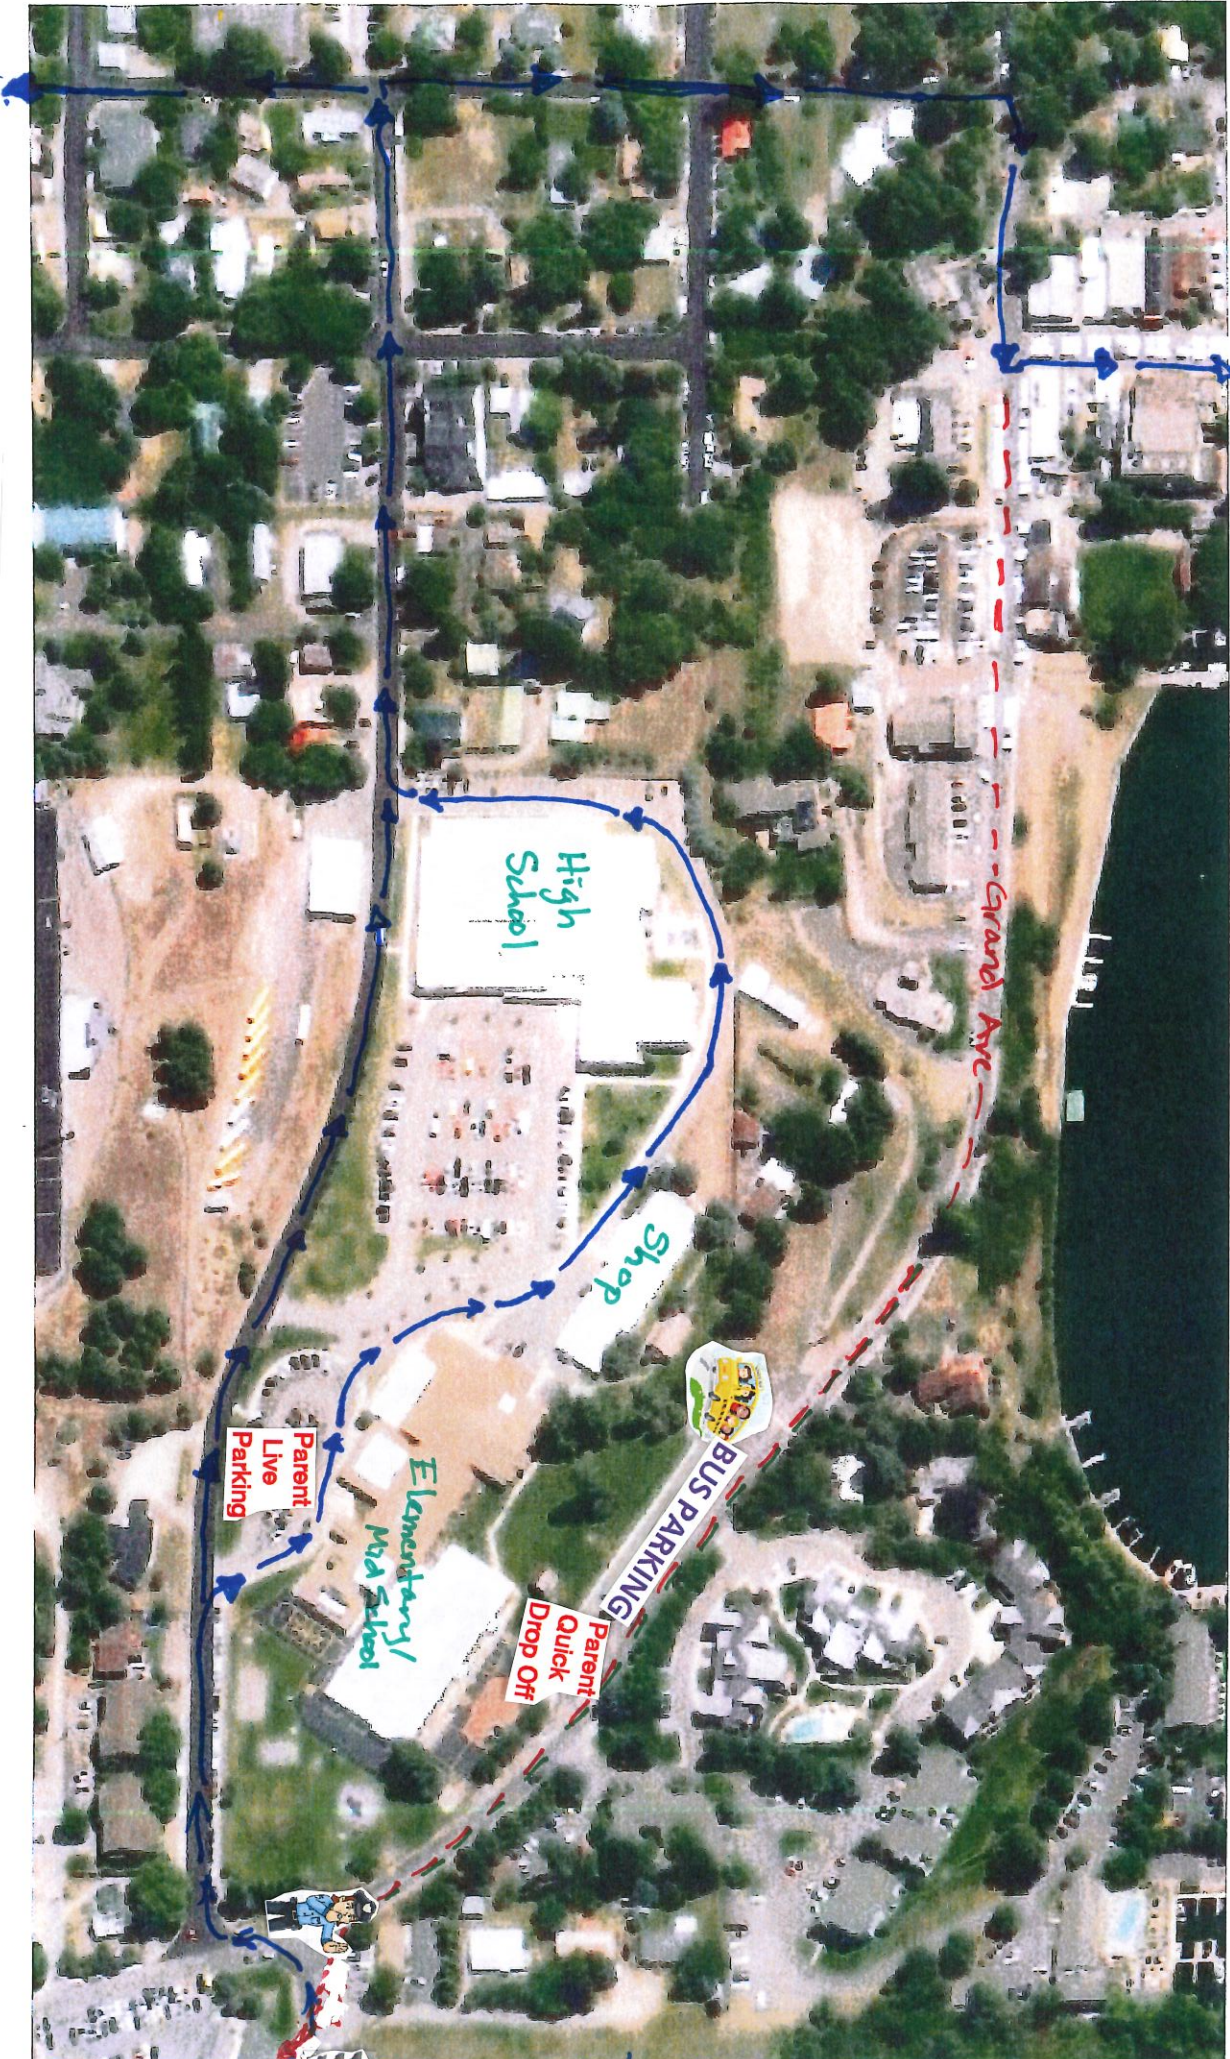

AM TRAFFIC FLOW

Thru Bigfork

Bigfork Stage Rd

- Main flow of AM traffic from Hwy 35 to Grand Ave. to Commerce Dr
- - - Limited traffic flow Grand Ave. to Hwy 35 stop light