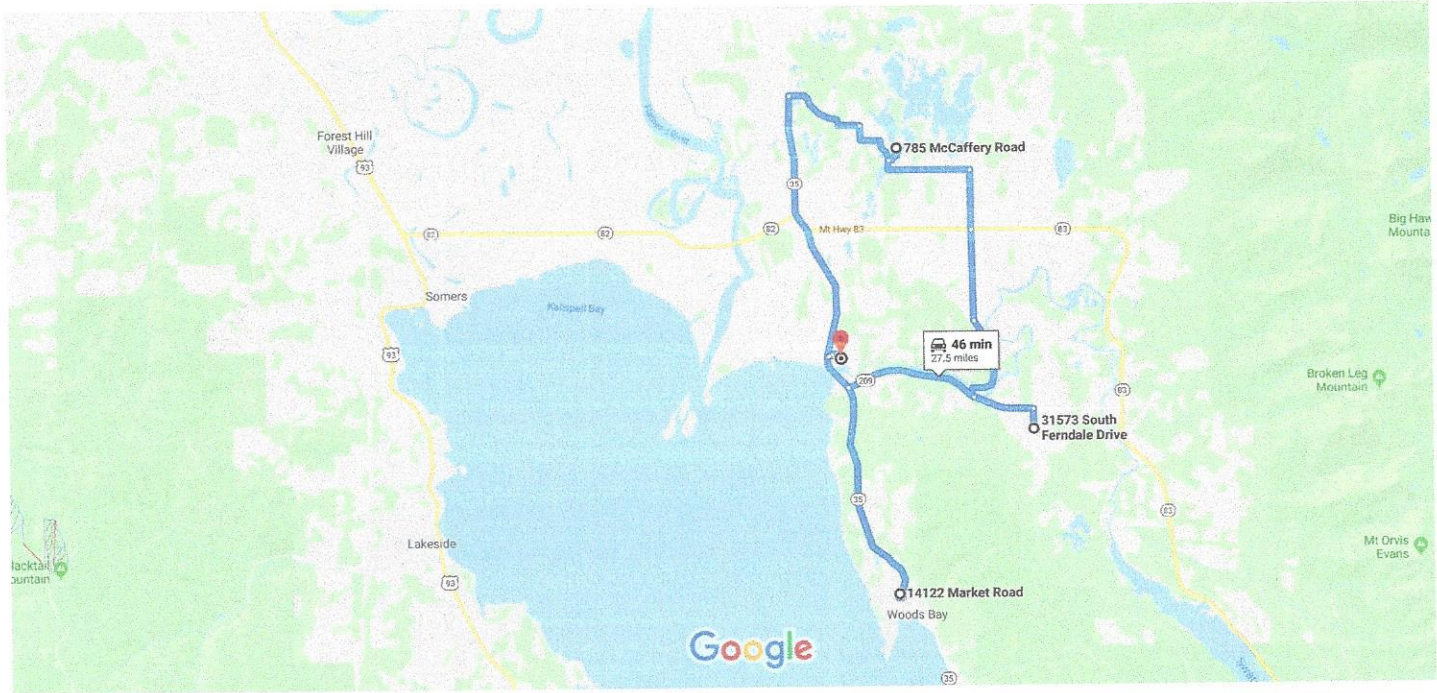

The Route IM20C schedule/map all-inclusive is attached.

Sincerely,

Rob Tracy

CC: Carolyn Hall, Lake County Superintendent of Schools
Jack Eggenesperger, Flathead County Superintendent of Schools

600 Commerce Street, Bigfork, MT to 600 Commerce Street, Bigfork, MT

Drive 27.5 miles, 46 min

Map data ©2020 Google 1 mi

600 Commerce St

Bigfork, MT 59911

- ↑ 1. Head west on Commerce St toward Grand Ave
0.2 mi
- ↶ 2. Turn left onto Grand Ave
128 ft
- ↷ 3. Turn right onto Holt Dr
269 ft
- ↷ 4. Turn right onto Mount Hwy 35 W
4.6 mi
- ↷ 5. Turn right onto McCaffery Rd
1.4 mi
- ↷ 6. Turn right to stay on McCaffery Rd
1.0 mi
- ↶ 7. Turn left
Destination will be on the left
0.3 mi

13 min (7.5 mi)

785 McCaffery Rd

Bigfork, MT 59911

- ↑ 8. Head southwest toward McCaffery Rd
----- 0.3 mi
- ↶ 9. Turn left onto McCaffery Rd
----- 1.6 mi
- ↷ 10. Turn right onto Echo Lake Rd
----- 1.0 mi
- ↑ 11. Continue onto Swan River Rd
----- 1.5 mi
- ↶ 12. Turn left to stay on Swan River Rd
----- 1.7 mi
- ↶ 13. Turn left onto Mount Hwy 209
----- 1.0 mi
- ↷ 14. Turn right onto S Ferndale Dr
 ⓘ Destination will be on the right
 ----- 0.3 mi