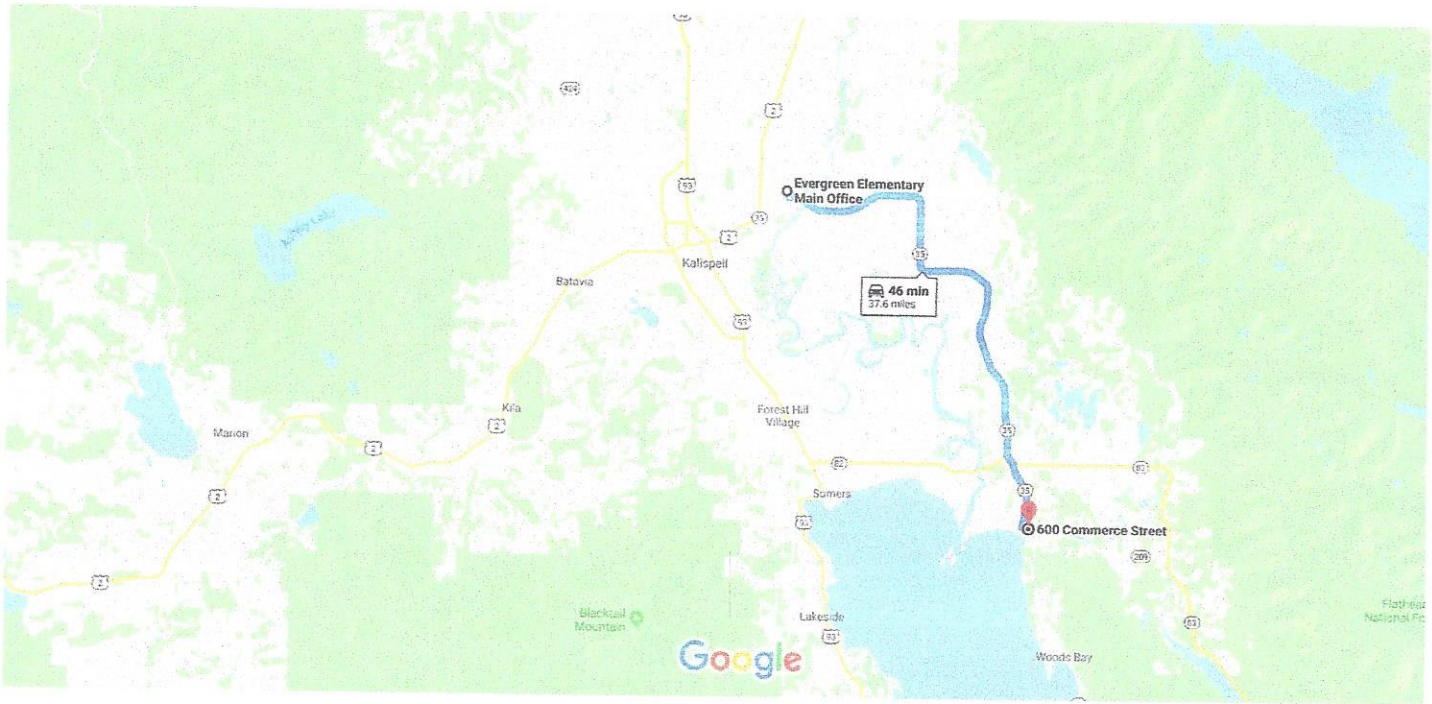

Subject: SPED Route 19D Bigfork

I am requesting Board approval of a new SPED Route 19D for a Pre K student needing transportation from Bigfork School to Evergreen Pre-k. The round trip twice daily route is necessary three days a week. It took effect January 9, 2020.

Route 19D map and mileage is attached.

Sincerely,

Rob Tracy

CC: Jack Eggenperger, Flathead County Superintendent of Schools

600 Commerce Street, Bigfork, MT to 600 Commerce Street, Bigfork, MT

Evergreen Elementary School 585 Evergreen Drive 75.2 miles per day

Map data ©2020 Google 2 mi

600 Commerce St

Bigfork, MT 59911

- ↑ 1. Head west on Commerce St toward Grand Ave
0.2 mi
- ← 2. Turn left onto Grand Ave
128 ft
- ↘ 3. Turn right onto Holt Dr
269 ft
- ↘ 4. Turn right onto Mount Hwy 35 W
18.1 mi
- ↘ 5. Turn right onto Helena Flats Rd
0.1 mi
- ← 6. Turn left onto E Evergreen Dr
0.1 mi
- ↘ 7. Turn right
Destination will be on the right
0.1 mi

 Destination will be on the right

23 min (18.8 mi)

600 Commerce St

Bigfork, MT 59911

These directions are for planning purposes only. You may find that construction projects, traffic, weather, or other events may cause conditions to differ from the map results, and you should plan your route accordingly. You must obey all signs or notices regarding your route.