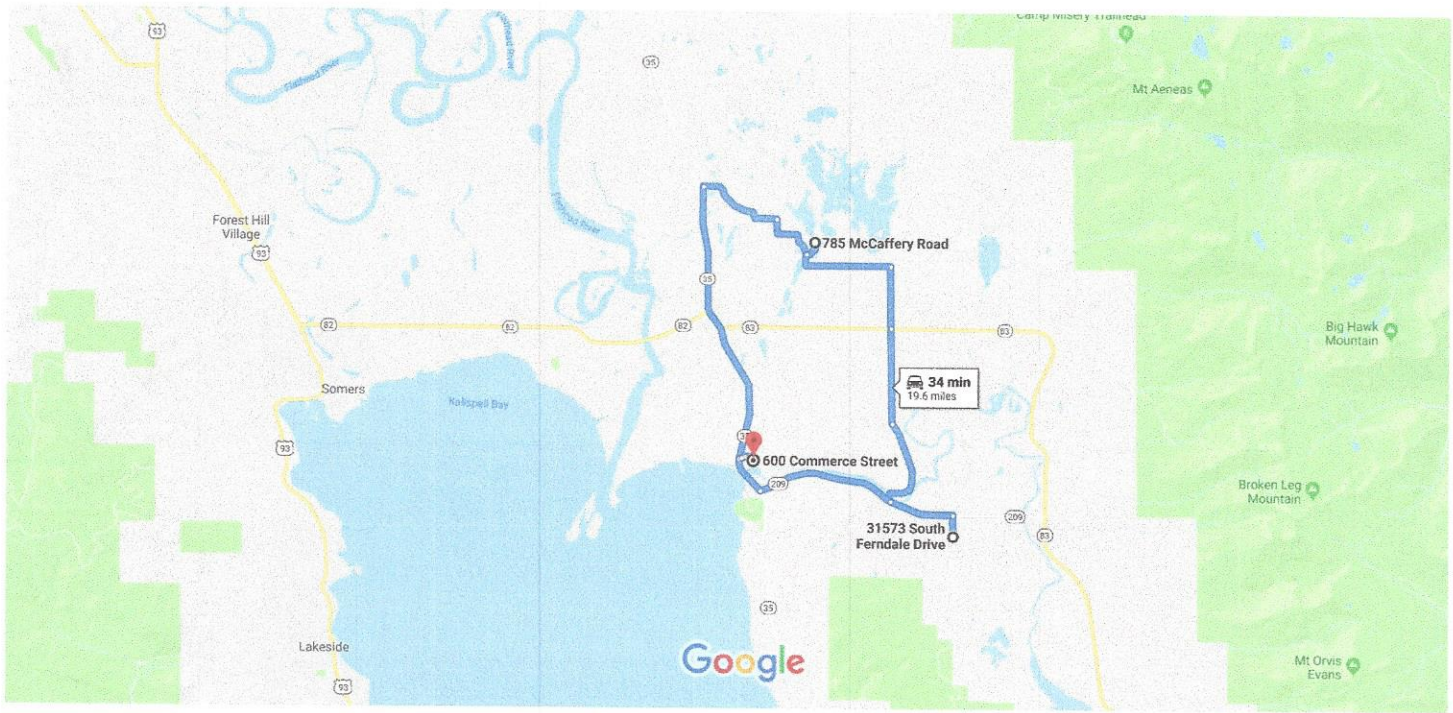

The Route 20C schedule/map all-inclusive is attached.

Sincerely,

Rob Tracy

CC: Carolyn Hall, Lake County Superintendent of Schools
Jack Eggenesperger, Flathead County Superintendent of Schools

600 Commerce Street, Bigfork, MT to 600 Commerce Street, Bigfork, MT

Drive 19.6 miles, 34 min

Round Trip Via 785 McCaffery to 31573 South Ferndale Drive

Map data ©2019 Google 1 mi

600 Commerce St

Bigfork, MT 59911

- ↑ 1. Head west on Commerce St toward Grand Ave
0.2 mi
- ↶ 2. Turn left onto Grand Ave
128 ft
- ↷ 3. Turn right onto Holt Dr
269 ft
- ↷ 4. Turn right onto MT-35 W
4.6 mi
- ↷ 5. Turn right onto McCaffery Rd
1.4 mi
- ↷ 6. Turn right to stay on McCaffery Rd
1.0 mi
- ↶ 7. Turn left
 - ⓘ Destination will be on the left
0.3 mi

14 min (7.5 mi)

785 McCaffery Rd

Bigfork, MT 59911

- ↑ 8. Head southwest toward McCaffery Rd
0.3 mi
- ↶ 9. Turn left onto McCaffery Rd
1.6 mi
- ↷ 10. Turn right onto Echo Lake Rd
1.0 mi
- ↑ 11. Continue onto Swan River Rd
1.5 mi
- ↶ 12. Turn left to stay on Swan River Rd
1.7 mi
- ↶ 13. Turn left onto MT-209
1.0 mi
- ↷ 14. Turn right onto S Ferndale Dr
i Destination will be on the right
0.3 mi

14 min (7.4 mi)

31573 S Ferndale Dr

Bigfork, MT 59911

- ↑ 15. Head north on S Ferndale Dr toward Fernview Ln
0.3 mi
- ↶ 16. Turn left at the 2nd cross street onto MT-209
3.3 mi
- ↷ 17. Turn right onto MT-35 W
0.7 mi
- ↷ 18. Turn right onto Holt Dr
420 ft
- ↶ 19. Turn left onto Grand Ave
128 ft
- ↷ 20. Turn right onto Commerce St
i Destination will be on the right
0.2 mi